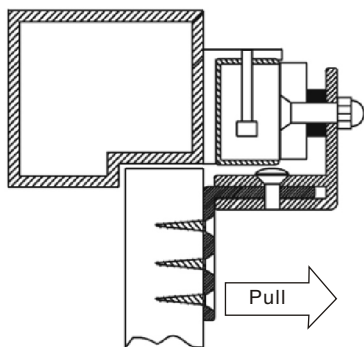

ZL Bracket For EM Lock

Specification

Model	Size(unit:mm)	Suitable For	Used With	Weight
ABK-70Z	70Lx38Wx38H	In-swing wooden door, narrow door frame door, metal door	YM-60, YM-70, YM-70-S	0.16kg
ABK-180ZL	170Lx40Wx29H	In-swing wooden door, narrow door frame door, metal door	YM-180, YM-180D	0.38kg
ABK-180ZL-S	182Lx40Wx29H	In-swing wooden door, narrow door frame door, metal door	YM-180-S, YM-180D-S	0.38kg
ABK-280ZL	250Lx47Wx28H	In-swing wooden door, narrow door frame door, metal door	YM-280, YM-280(LED), YM-280T(LED) YM-280D, YM-280D(LED), YM-280TD(LED)	0.72kg
ABK-350ZL	285Lx54Wx31H	In-swing wooden door, narrow door frame door, metal door	YM-350, YM-350(LED), YM-350T(LED) YM-350BZ, YM-350D, YM-350D(LED) YM-350TD(LED), YM-350DBZ	0.81kg
ABK-350ZL-W	227Lx54Wx31H	In-swing wooden door, narrow door frame door, metal door	YM-350W, YM-350W-S	0.81kg
ABK-500ZL	265Lx72Wx45H	In-swing wooden door, narrow door frame door, metal door	YM-500, YM-500(LED), YM-500T(LED) YM-500BZ, YM-500D, YM-500D(LED) YM-500TD(LED), YM-500DBZ	1.34kg
ABK-500ZL-W	220Lx72Wx45H	In-swing wooden door, narrow door frame door, metal door	YM-500W, YM-500W-S	1.34kg
ABK-750ZL	280Lx80Wx51H	In-swing wooden door, narrow door frame door, metal door	YM-750, YM-750(LED), YM-750T(LED) YM-750D, YM-750D(LED), YM-750TD(LED)	1.50kg

Installation

- For in-swing door, install the lock body inside and then need to install the ZL bracket at the same time.
- Discharge the mounting plate from lock body.
- Fix the L bracket on the door frame and then fix the lock body on the L bracket.
- Assemble the Z bracket and then fix it on the door frame
- Fix the armature plate on the Z bracket