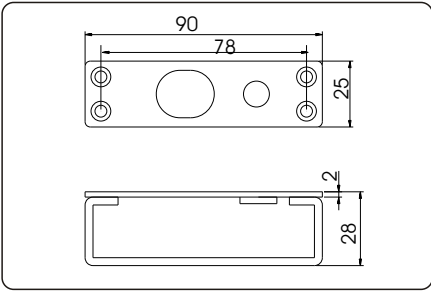

Bracket is for Frameless Glass Door

Model:ABK-600

Technical Parameters

- Dimension: 90Lx48Wx32H(mm)
- Standard Structure: Stainless steel, Wire Drawing Finished
- Suitable for Door: Frameless Glass Door
- Glass Thickness: 8-15mm
- Opening Mode: 90 or 180 Degree Door
- Use with: YB-100/100S/100+
YB-100+LED/200/300
- Finished for Shell: Stainless steel, Wire Drawing
- Weight: 0.3kg

Dimension

Installation

Bracket Section View

Bracket Installation Diagram