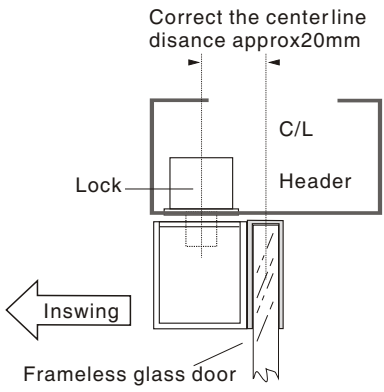

Bracket is for Frameless Glass Door

Model:ABK-600

Technical Parameters

- Dimension: 90Lx48Wx32H(mm)
- Standard Structure: Stainless steel, Wire Drawing Finished
- Suitable for Door: Frameless Glass Door
- Glass Thickness: 8-15mm
- Opening Mode: 90 or 180 Degree Door
- Use with: YB-100/100S/100+
YB-100+LED/200/300
- Finished for Shell: Stainless steel, Wire Drawing
- Weight: 0.3kg

Dimension

Installation

Bracket Section View

Bracket Installation Diagram