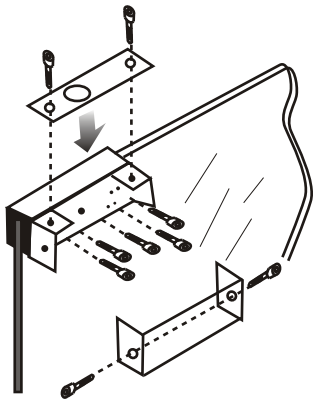

Bracket is for Frameless Glass Door

Model:ABK-600

Technical Parameters

- Dimension: 90Lx48Wx32H(mm)
- Standard Structure: Stainless steel, Wire Drawing Finished
- Suitable for Door: Frameless Glass Door
- Glass Thickness: 8-15mm
- Opening Mode: 90 or 180 Degree Door
- Use with: YB-100/100S/100+
YB-100+LED/200/300
- Finished for Shell: Stainless steel, Wire Drawing
- Weight: 0.3kg

Dimension

Installation

Bracket Section View

Bracket Installation Diagram