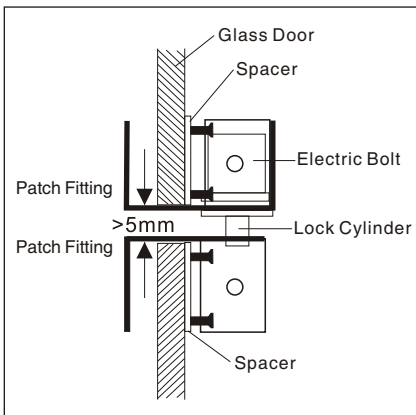

Installation

Bracket Section View