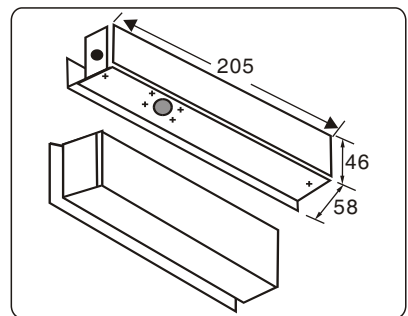

# Bracket for Fully Frameless Glass Door

### Technical Parameters

- Dimension: 205Lx58Wx46H(mm)
- Standard Structure: Stainless steel, Wire Drawing Finished
- Suitable for Door: Fully Frameless Glass Door
- Glass Thickness: 10-15mm
- Opening Mode: 180 Degree Door
- Use with: YB-100/100S/100+  
YB-100+LED/300
- Finished for Shell: Stainless steel, Wire Drawing
- Weight: 1.6kg

### Dimension