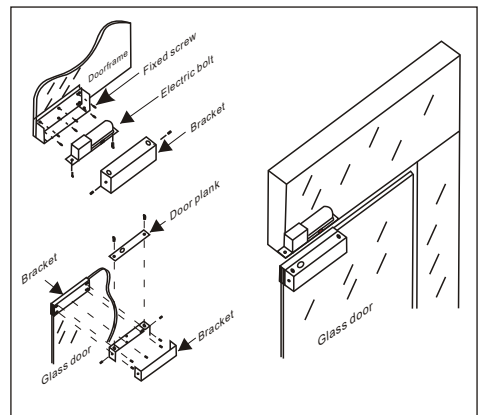

### Technical Parameters

- Dimension: 205Lx58Wx46H(mm)
- Standard Structure: Stainless steel, Wire Drawing Finished
- Suitable for Door: Fully Frameless Glass Door
- Glass Thickness: 10-15mm
- Opening Mode: 180 Degree Door
- Use with: YB-100/100S/100+  
YB-100+LED/300
- Finished for Shell: Stainless steel, Wire Drawing
- Weight: 1.6kg

### Dimension

### Installation

Bracket Section View

Bracket Installation Diagram